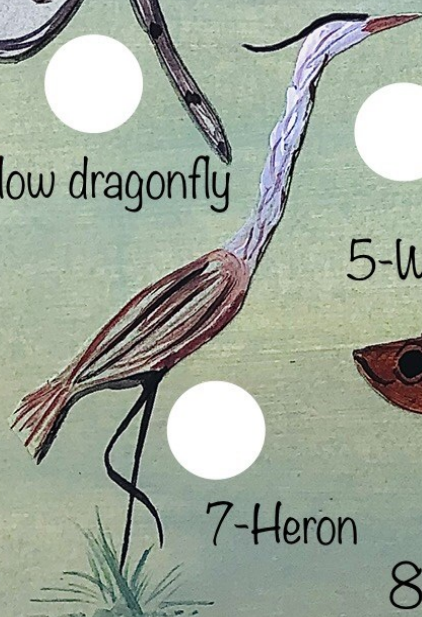

# Wildlife Sculpture Trail

1-Crow

2-Hare

3-Snail

4-Willow dragonfly

5-Wooden dragonfly

6-Frog

7-Heron

8-Stickleback

9-Deer

10-Buzzard

11-Snake

Welcome to the Seaton wetlands wildlife sculpture trail! Your challenge is to find all 11 willow and wood sculptures around the wetlands.

Purple stars indicate the sculptures locations.